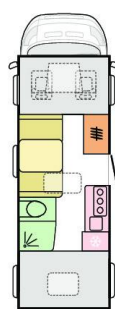

CORAL XL

600 DP

650 DK

650 SP

660 SL

MASSE E DIMENSIONI

Lunghezza cellula mm	6999	7299	7299	7390
Larghezza totale mm	2299	2299	2299	2299
Altezza totale mm	3070	3070	3070	3070
Altezza interna mm	2040/2350	2040/2350	2040/2350	2040/2350
Massa in ordine di marcia kg	2922	2944	2944	3052
Massa massima autorizzata kg	3500	3500	3500	3500
Massa rimorchiabile kg	2000	2000	2000	2000
Max. carico utile senza opzioni (Kg)	578	556	556	448
Passo mm	4035	4035	4035	4035
Posti omologati incluso conducente	6	6	5	5

TELAIO ATTREZZATURE

Serbatoio carburante 60 L	X	X	X	X
Serbatoio Ad Blue (L)	19	19	19	19

CARROZZERIA

Carrozzeria in vetroresina	white	white	white	white
Dimensioni del vano bagagli (L x L x A) Box1/Box2	?	214x64/89x18/85	214x87/162x18/128/94	214x87/112x18/120
Porta gavone - destra (apertura) cm	85x110	58x144	85x110	85x120
Porta gavone - sinistra (apertura) cm	85x110	58x144	85x110	85x120

EQUIPAGGIAMENTO INTERNO

Numero posti letto	6	7	5+1	5+1
Dimensioni letto a castello (lung. x larg., cm)		210x90;210x90		
Dimensioni letto posteriore (lung. x larg., cm)	210x140		210x150	198x80;180x58;202x80
Dimensioni letto - mansarda cm	210x140	210x140	210x140	210x140
Dimensioni letto - Dinette cm	210x120-110	190x133;174x65	205x110-70	205x110-70
Stile mobilio	ROVERE NATURALE	ROVERE NATURALE	ROVERE NATURALE	ROVERE NATURALE
Colore delle Antine	Cashmere	Cashmere	Cashmere	Cashmere
Rivestimento in tessuto Standard	ARNO	ARNO	ARNO	ARNO
Rivestimento opzionale	MABEL	MABEL	MABEL	MABEL
Rivestimento opzionale	OPHELIA	OPHELIA	OPHELIA	OPHELIA
Rivestimento opzionale	ELANOR	ELANOR	ELANOR	ELANOR
Rivestimento opzionale	LEATHER EDVARD	LEATHER EDVARD	LEATHER EDVARD	LEATHER EDVARD
Rivestimento opzionale	LEATHER HARRY	LEATHER HARRY	LEATHER HARRY	LEATHER HARRY
Rivestimento opzionale	LEATHER CHARLES	LEATHER CHARLES	LEATHER CHARLES	LEATHER CHARLES

CUCINA

Frigorifero	142 L	142 L	142 L	142 L

INSTALLAZIONI IDRICHE

Serbatoio acqua fresca con riempimento dall'esterno e regolatore (l)	20/100	20/100	20/115	20/115