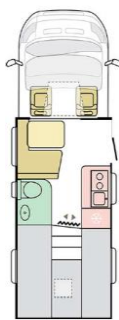

IMPIANTO GAS

Regolatore gas Truma MonoControl CS 30 mbar GV	X	X	X
--	---	---	---

AUDIO/VIDEO

Preinstallazione videocamera posteriore	X	X	X
Sound System Visaton	X	X	X

CORAL SUPREME MB

MB 650 SL
MB 670 DC
MB 670 DL
MB 670 SL